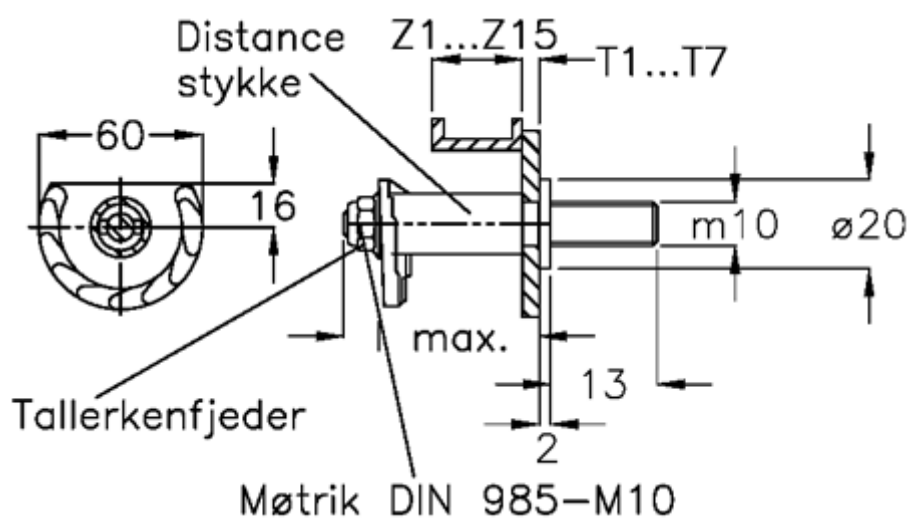

Article number: 20895209

Description: E+G Door lock
GN 117-GB-T2-Z9

Measures

Cam thickness = 24-33